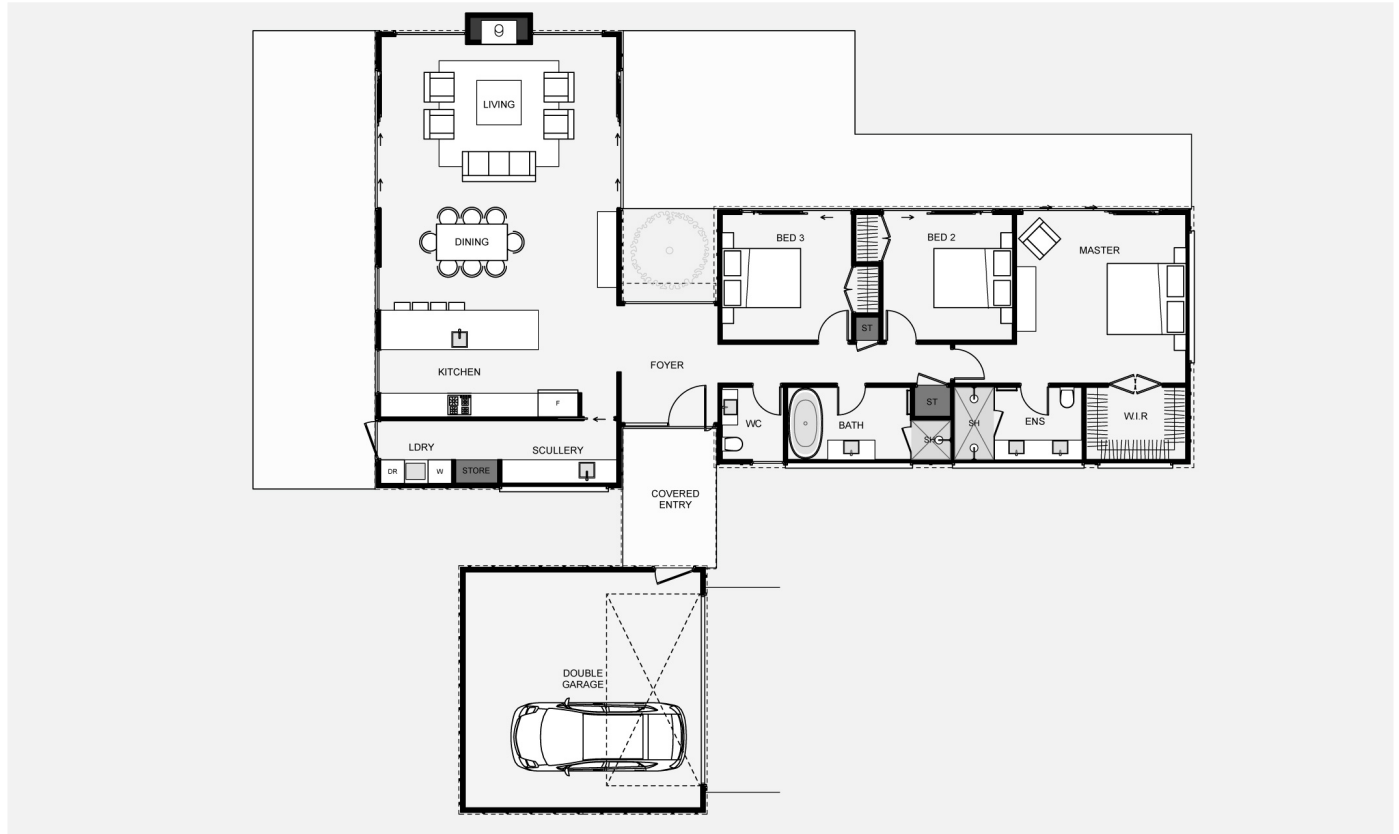

Contact:
022 610 7144
shaun@higgsbuilding.co.nz
higgsbuilding.co.nz

higgs.
BUILDING CO