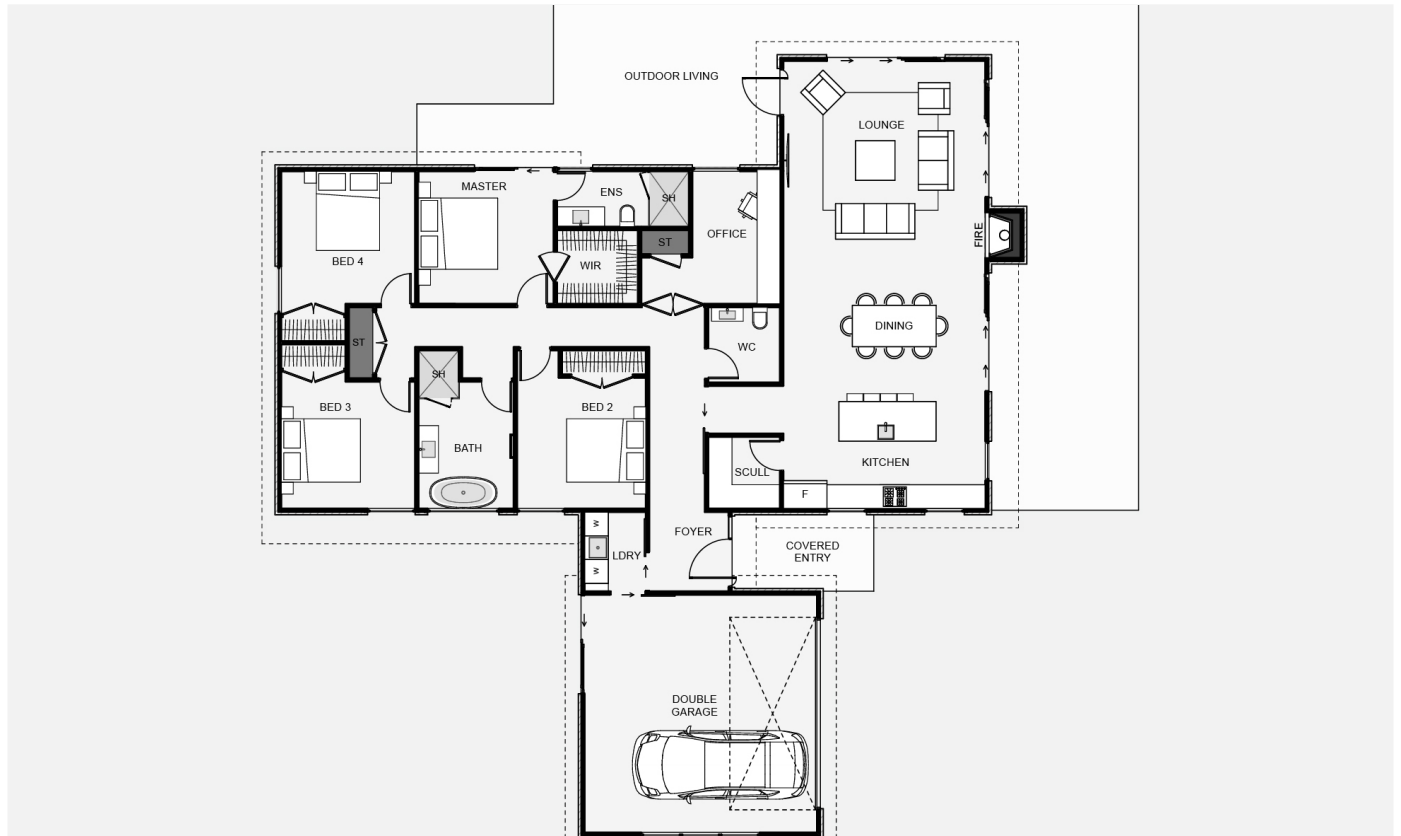

Contact:
022 610 7144
shaun@higgsbuilding.co.nz
higgsbuilding.co.nz

higgs.
BUILDING CO