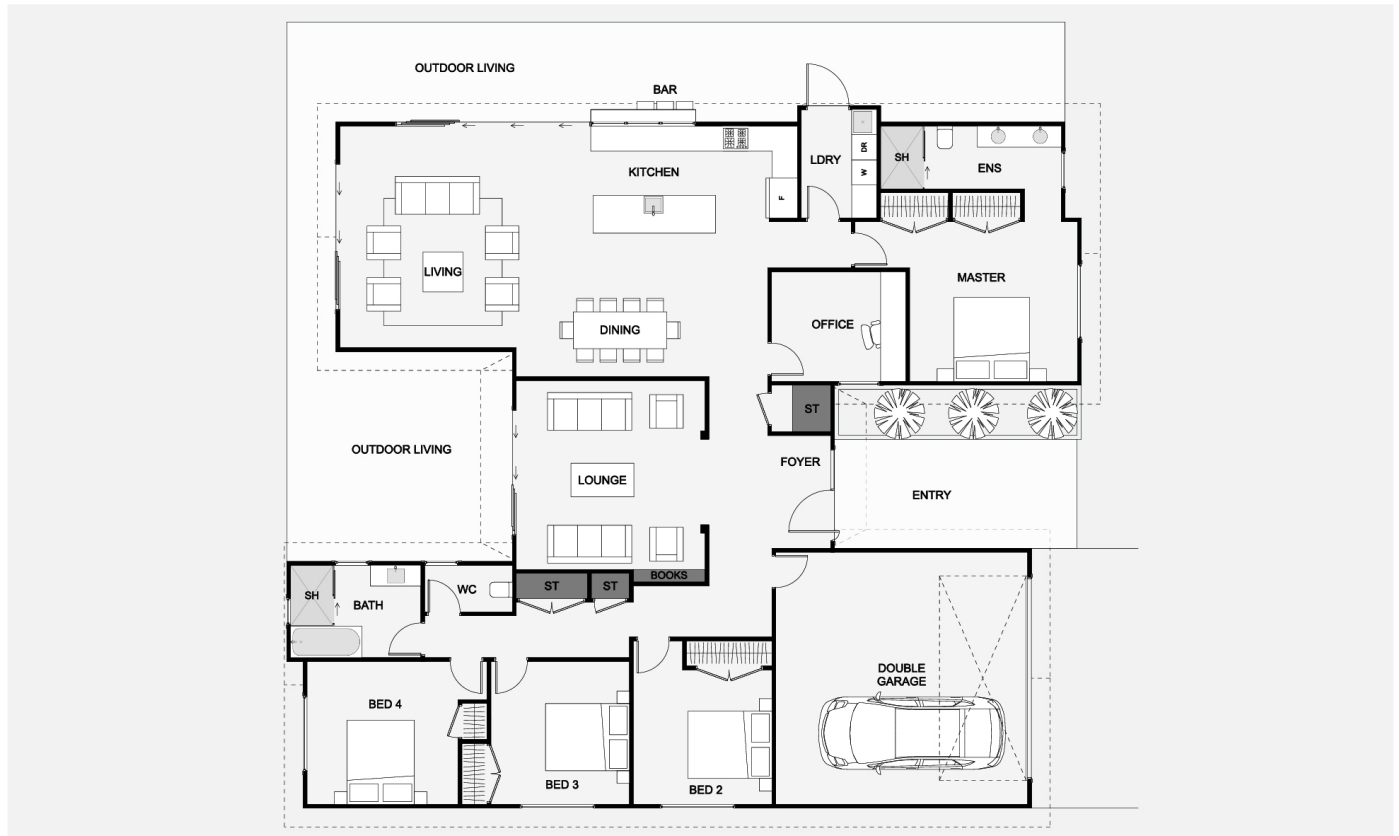

Contact:
022 610 7144
shaun@higgsbuilding.co.nz
higgsbuilding.co.nz

higgs.
BUILDING CO