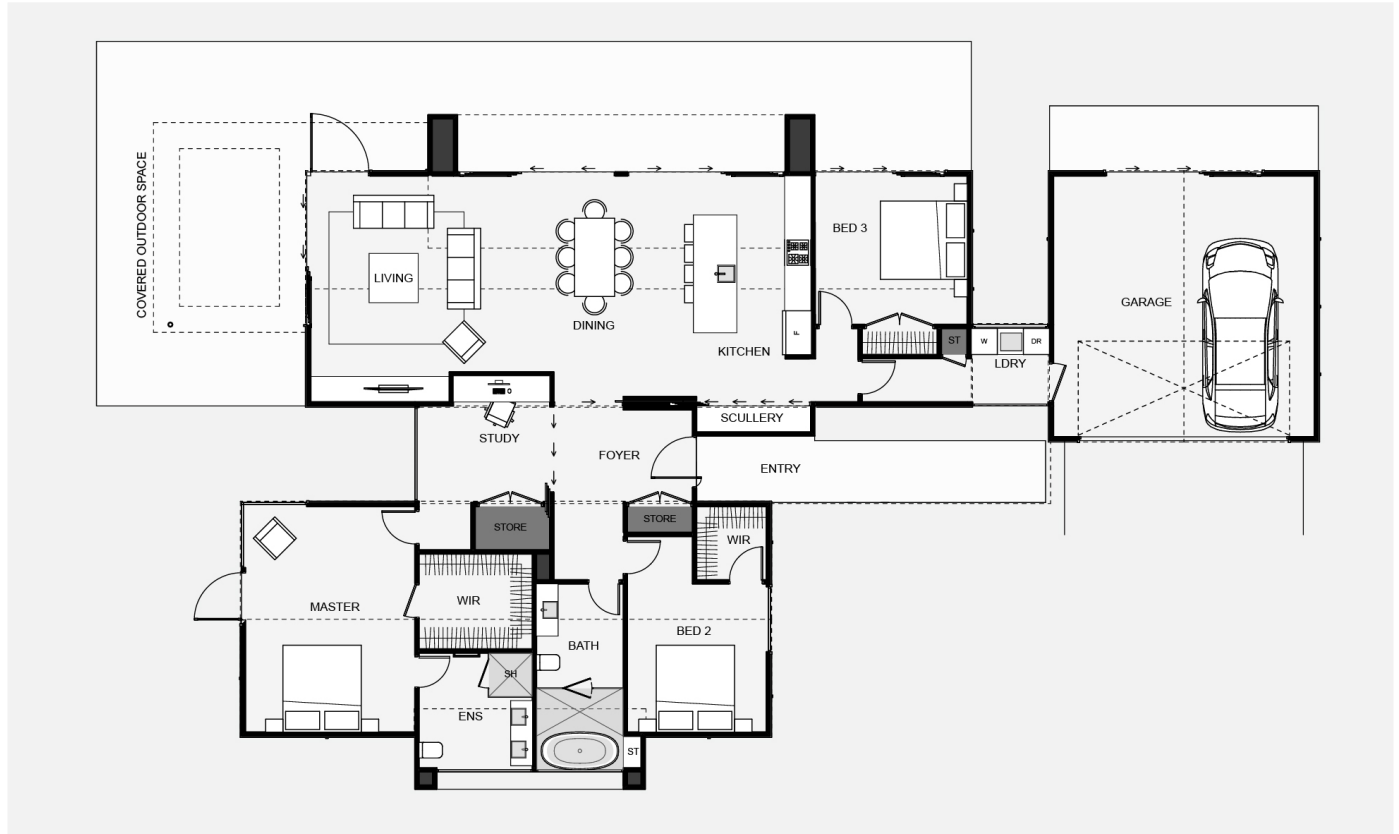

Contact:
022 610 7144
shaun@higgsbuilding.co.nz
higgsbuilding.co.nz

higgs.
BUILDING CO